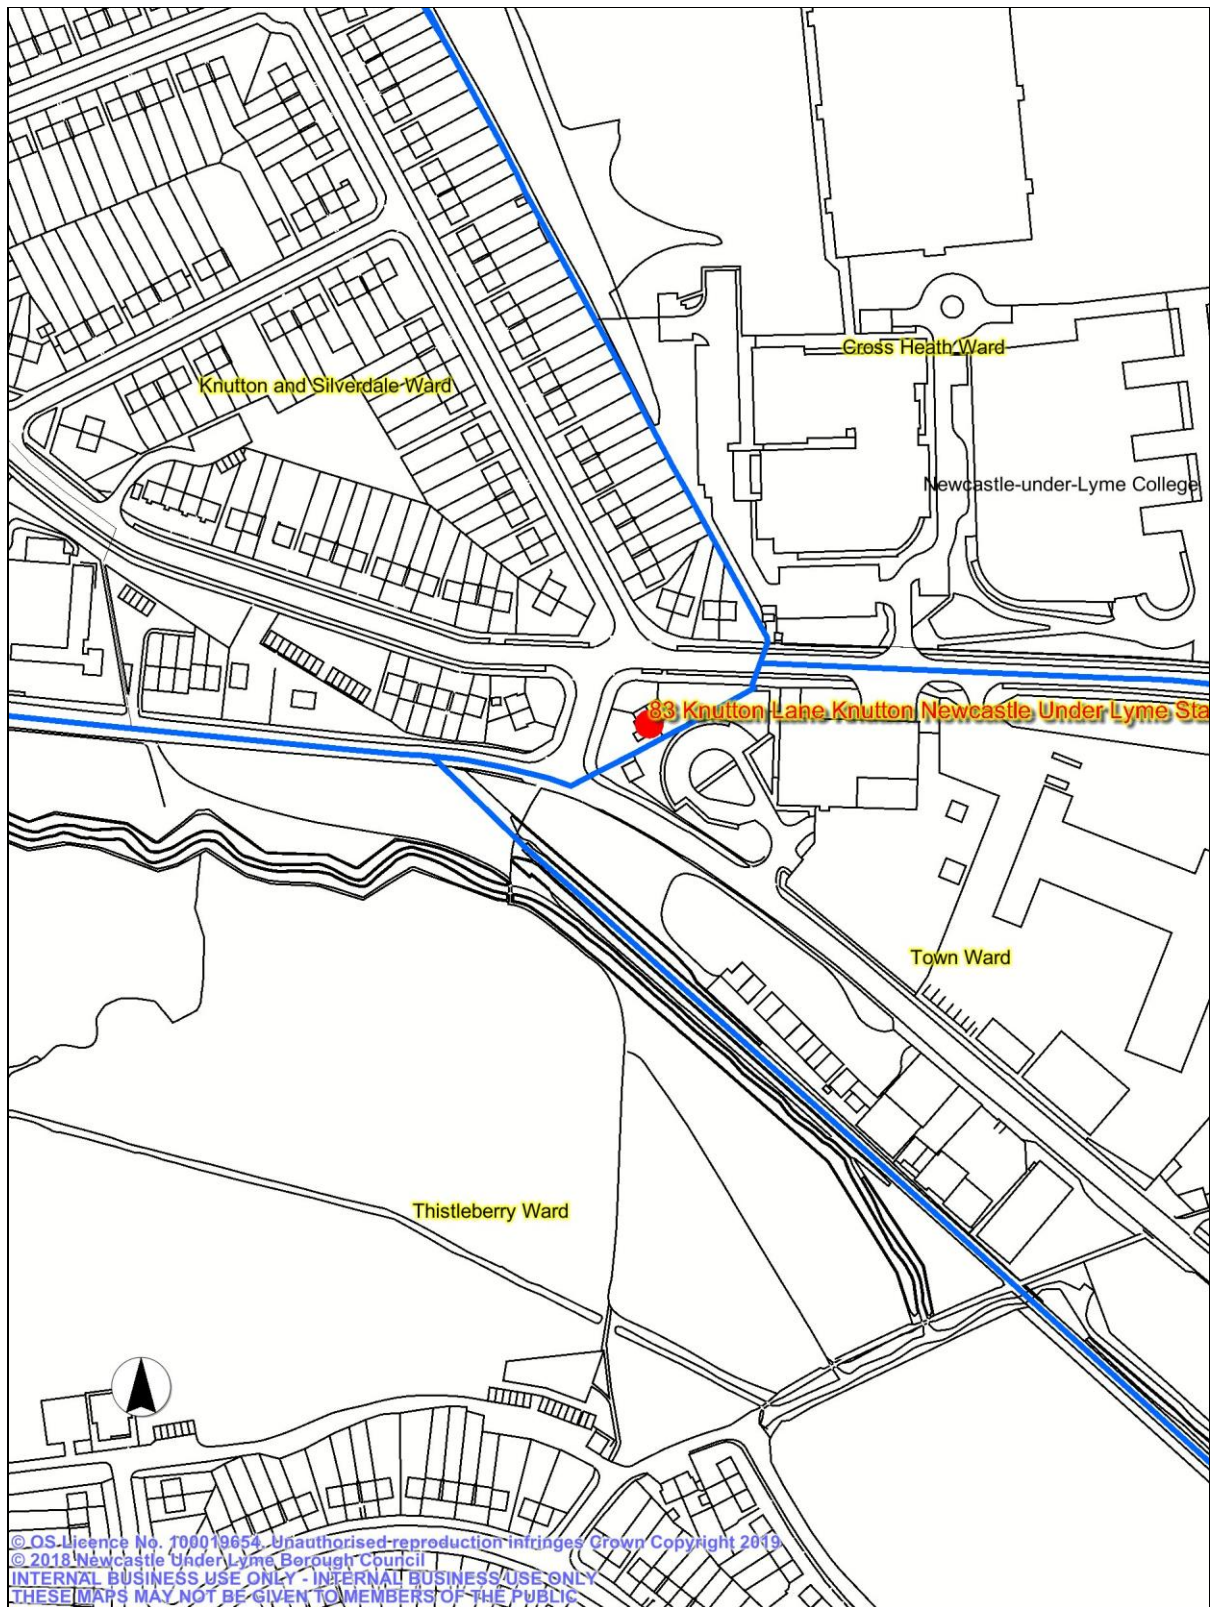

Appendix D

Newcastle Under Lyme Borough Council
Castle House
Barracks Road
Newcastle Under Lyme
ST5 1BL

Plan Produced 30.3.2020